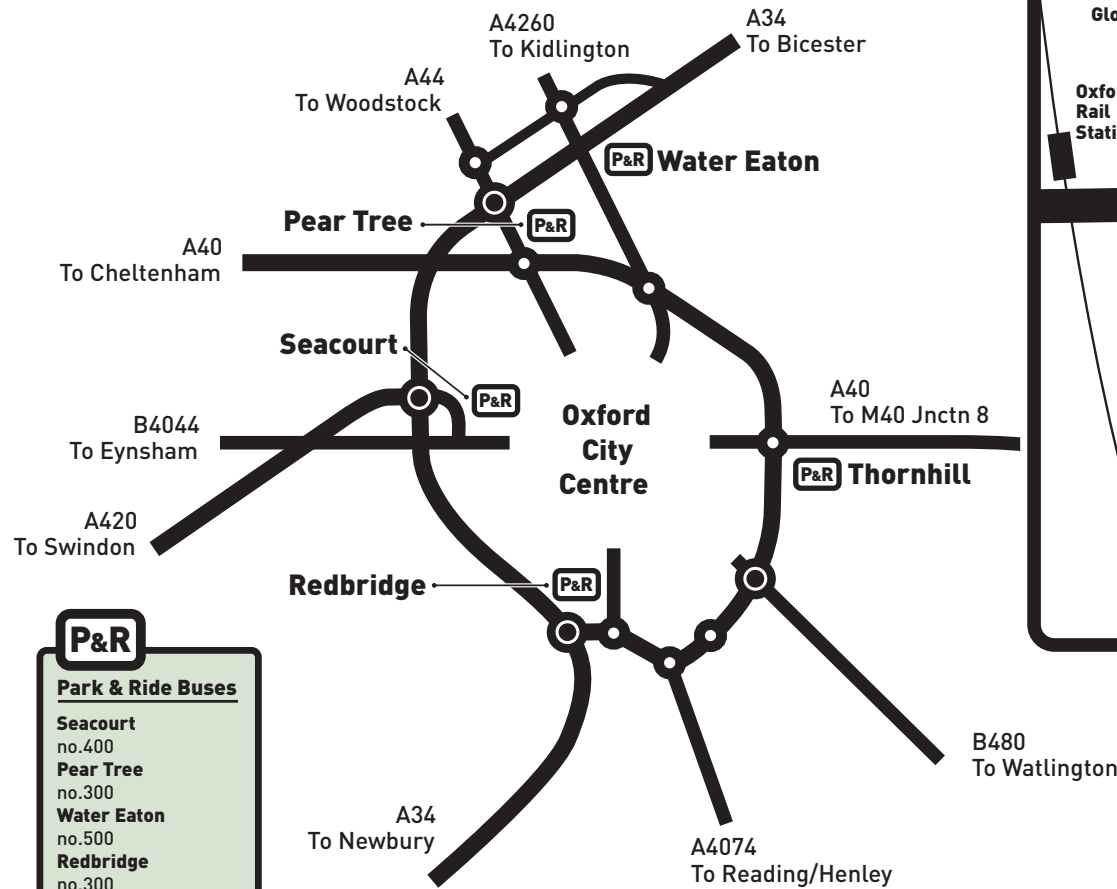

Jesus College, Oxford – Map and Directions

Jesus College
Oxford
OX1 3DW
Telephone +44 (0)1865 279700
Fax +44 (0)1865 279687
Email enquiries@jesus.oxford.ac.uk