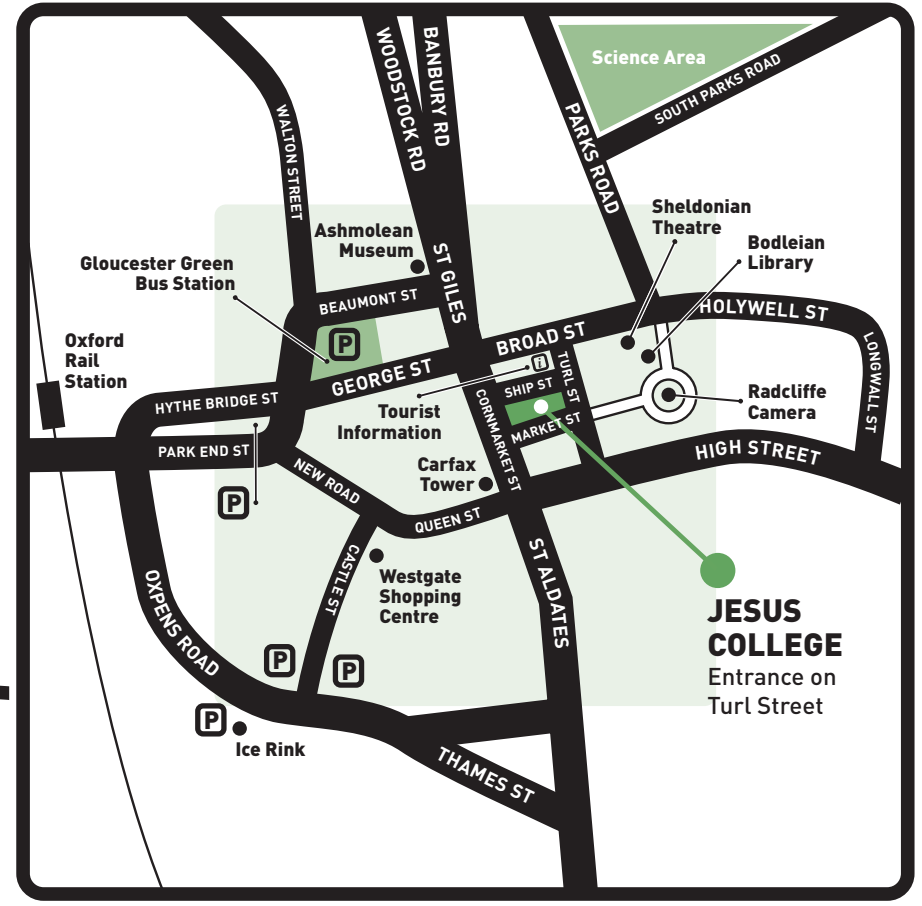

Jesus College, Oxford – Map and Directions

Jesus College
Oxford
OX1 3DW
Telephone +44 (0)1865 279700
Fax +44 (0)1865 279687
Email enquiries@jesus.oxford.ac.uk